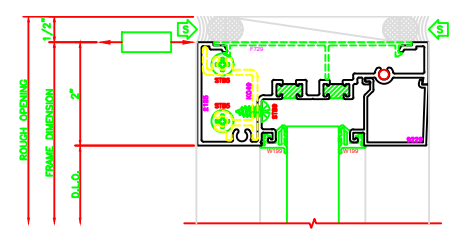

401 I.G. JAMB
 SERIES: 403X - 2" X 4 1/2"
 SHEARBLOCK

603 I.G. VERTICAL
 SERIES: 403X - 2" X 4 1/2"
 SHEARBLOCK

604 I.G. H.D. VERTICAL
 SERIES: 403X - 2" X 4 1/2"
 SHEARBLOCK

605 I.G. EXPANSION VERTICAL
 SERIES: 403X - 2" X 4 1/2"
 SHEARBLOCK

102 I.G. HEAD
 SERIES: 403X - 2" X 4 1/2"
 SHEARBLOCK

502 I.G. HORIZONTAL
 SERIES: 403X - 2" X 4 1/2"
 SHEARBLOCK

202 I.G. SILL
 SERIES: 403X - 2" X 4 1/2"
 SHEARBLOCK