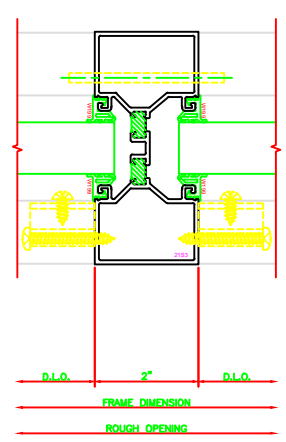

401 I.G. JAMB
 SERIES: 403X - 2" X 4 1/2"
 SHEARBLOCK

603 I.G. VERTICAL
 SERIES: 403X - 2" X 4 1/2"
 SHEARBLOCK

604 I.G. H.D. VERTICAL
 SERIES: 403X - 2" X 4 1/2"
 SHEARBLOCK

605 I.G. EXPANSION VERTICAL
 SERIES: 403X - 2" X 4 1/2"
 SHEARBLOCK

102 I.G. HEAD
 SERIES: 403X - 2" X 4 1/2"
 SHEARBLOCK

502 I.G. HORIZONTAL
 SERIES: 403X - 2" X 4 1/2"
 SHEARBLOCK

202 I.G. SILL
 SERIES: 403X - 2" X 4 1/2"
 SHEARBLOCK