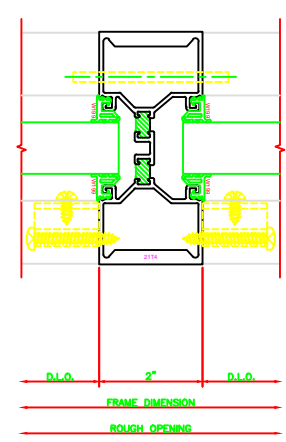

401 I.G. JAMB
 SERIES: 403X - 2" X 4 1/2"
 SHEARBLOCK

603 I.G. VERTICAL
 SERIES: 403X - 2" X 4 1/2"
 SHEARBLOCK

604 I.G. H.D. VERTICAL
 SERIES: 403X - 2" X 4 1/2"
 SHEARBLOCK

605 I.G. EXPANSION VERTICAL
 SERIES: 403X - 2" X 4 1/2"
 SHEARBLOCK

102 I.G. HEAD
 SERIES: 403X - 2" X 4 1/2"
 SHEARBLOCK

502 I.G. HORIZONTAL
 SERIES: 403X - 2" X 4 1/2"
 SHEARBLOCK

202 I.G. SILL
 SERIES: 403X - 2" X 4 1/2"
 SHEARBLOCK