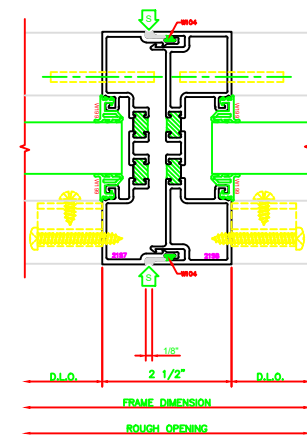

401 I.G. JAMB
 SERIES: 403X - 2" X 4 1/2"
 SHEARBLOCK

603 I.G. VERTICAL
 SERIES: 403X - 2" X 4 1/2"
 SHEARBLOCK

604 I.G. H.D. VERTICAL
 SERIES: 403X - 2" X 4 1/2"
 SHEARBLOCK

605 I.G. EXPANSION VERTICAL
 SERIES: 403X - 2" X 4 1/2"
 SHEARBLOCK

102 I.G. HEAD
 SERIES: 403X - 2" X 4 1/2"
 SHEARBLOCK

502 I.G. HORIZONTAL
 SERIES: 403X - 2" X 4 1/2"
 SHEARBLOCK

202 I.G. SILL
 SERIES: 403X - 2" X 4 1/2"
 SHEARBLOCK