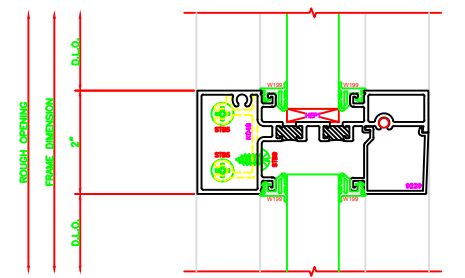

401 I.G. JAMB
 SERIES: 403X - 2" X 4 1/2"
 SHEARBLOCK

603 I.G. VERTICAL
 SERIES: 403X - 2" X 4 1/2"
 SHEARBLOCK

604 I.G. H.D. VERTICAL
 SERIES: 403X - 2" X 4 1/2"
 SHEARBLOCK

605 I.G. EXPANSION VERTICAL
 SERIES: 403X - 2" X 4 1/2"
 SHEARBLOCK

102 I.G. HEAD
 SERIES: 403X - 2" X 4 1/2"
 SHEARBLOCK

502 I.G. HORIZONTAL
 SERIES: 403X - 2" X 4 1/2"
 SHEARBLOCK

202 I.G. SILL
 SERIES: 403X - 2" X 4 1/2"
 SHEARBLOCK